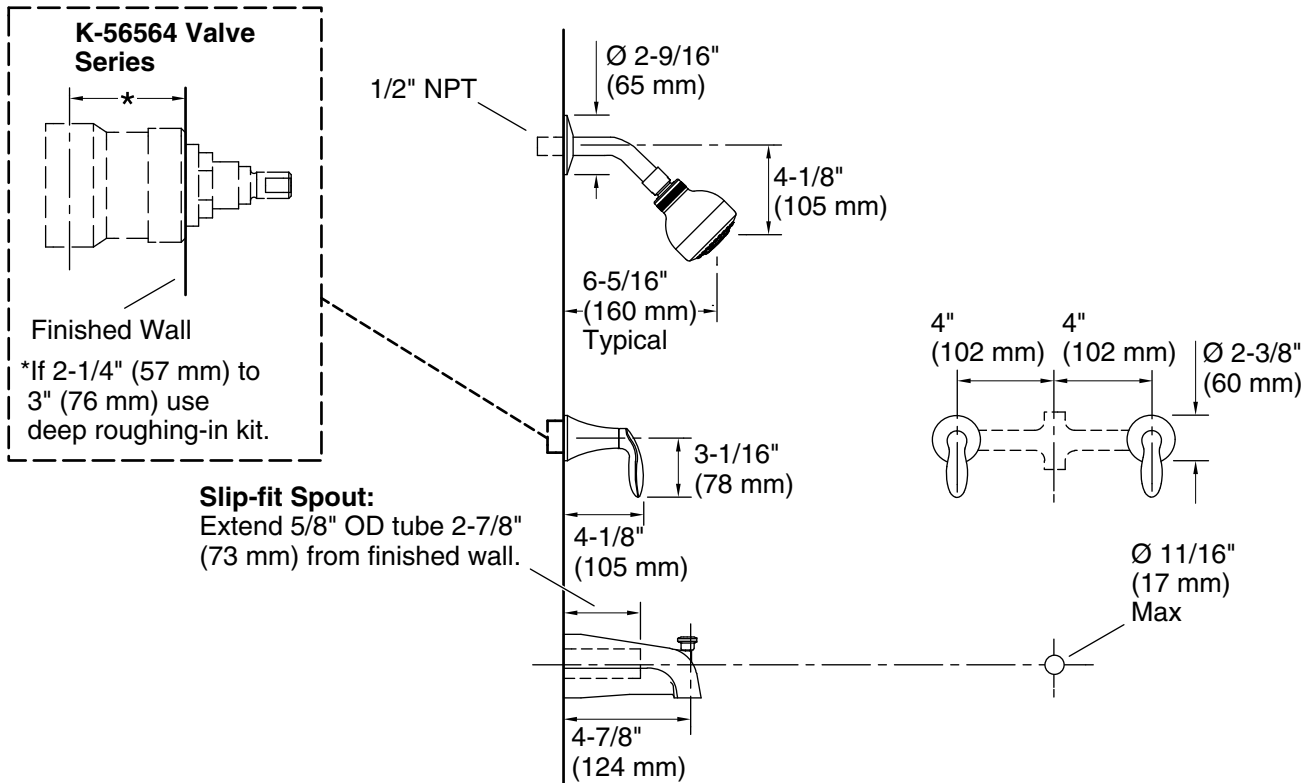

Features

- Premium construction ensures durability and reliability.
- 4-7/8" (124 mm) diverter spout with NPT connection.
- Reversible 1/2" quarter-turn washerless ceramic disc valves.
- Lever handles.
- Includes showerhead with arm and flange.

Color	Code	Description
	CP	Polished Chrome

Technical Information

All product dimensions are nominal.

Showerhead/Body Spray:

Rated maximum flow: 2.5 gal/min (9.5 l/min)

flow:

Pressure: 80 psi (5.5 bar)

Notes